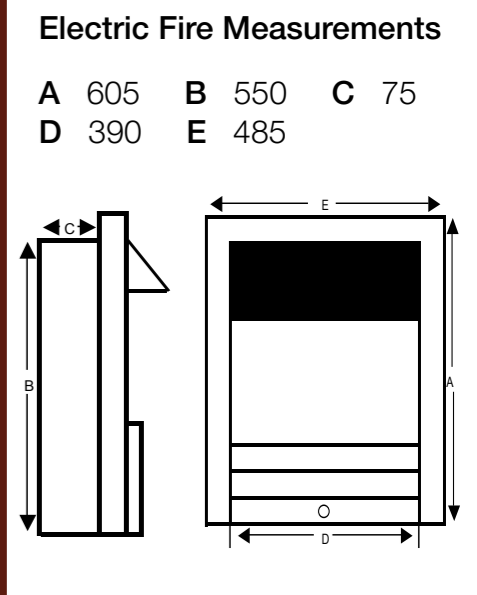

RESOLUTION Black