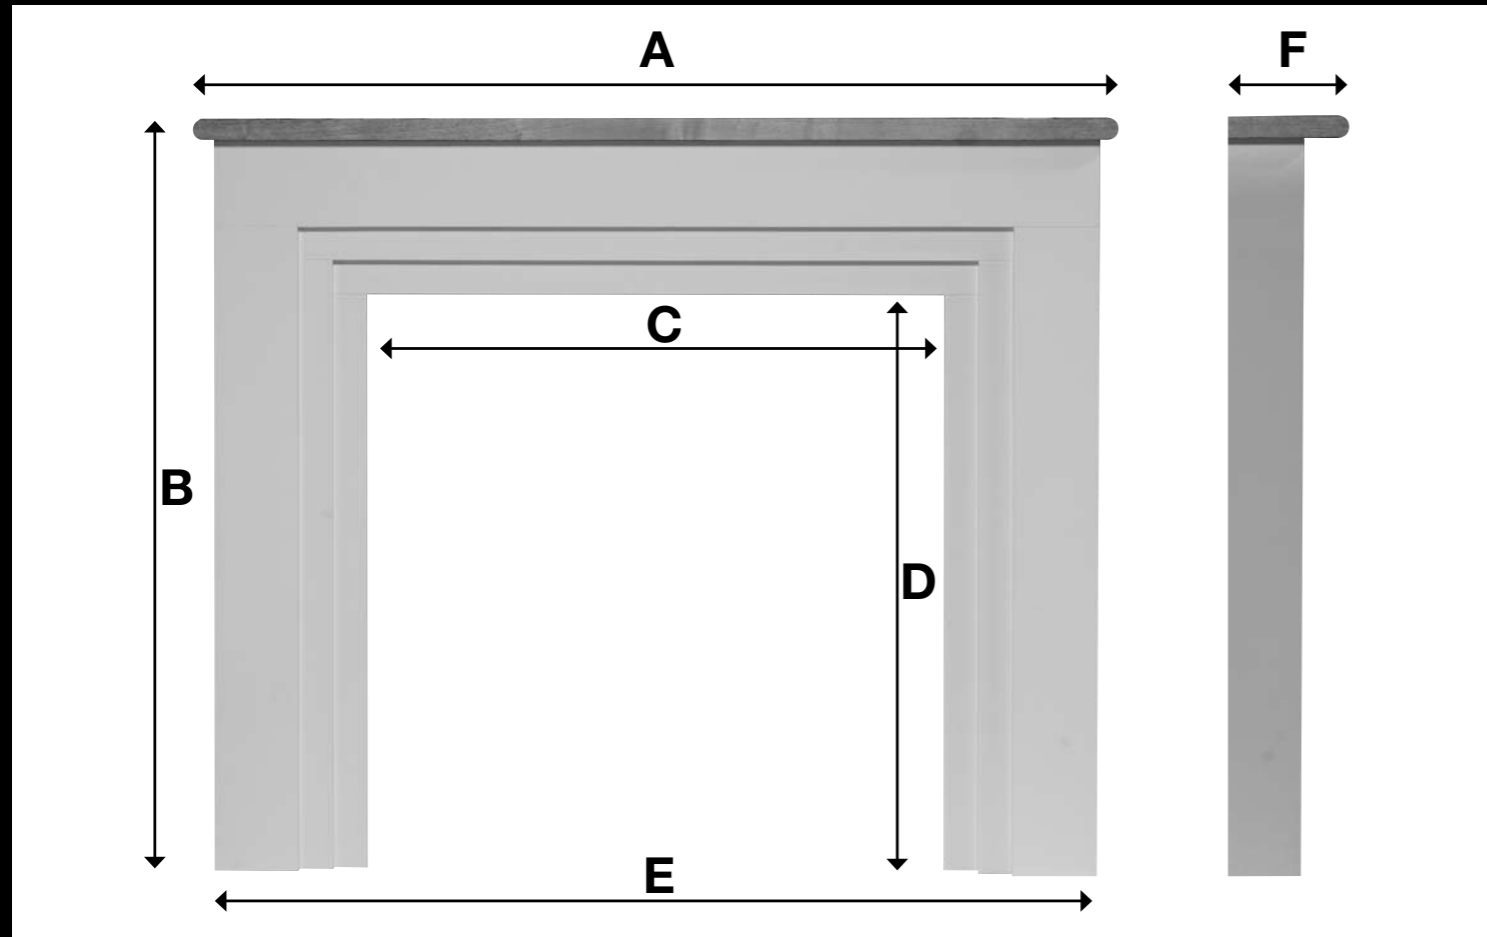

We endeavour to stay ahead of the market by introducing stylish and original designs manufactured in Yorkshire using only the most reliable and majestic woods sourced from around the world. The beauty of our natural timbers ensures that each mantel bears distinctive hallmarks bestowing its own unique character and identity. These natural products come only from professionally managed plantations with guaranteed forest replenishment schemes to offset our carbon footprint and protect the world for our future generations.

Our 2007/08 collection offers a wide variety of mantelpieces and electric fires. Each individual collection highlights the available timber or colour options. The measurements for our fires are to be found on the previous page and our mantel dimensions are found the adjoining page. As our mantels are not imported, but hand made in our factory, we offer a bespoke made to measure service (ask your retailer for details and costs) to ensure that your every fireplace need is catered for.

So let GB Mantels help you to create that warm welcoming fireplace you've always wanted, then sit back and relax safe in the knowledge that your fireplace has been crafted from the finest natural materials and treated with absolute tender loving care.

TECHNICAL SPECIFICATIONS

The diagram below relates to the measurements on the opposite table. All measurements are given in inches.

DESIGN	COLLECTION	A	B	C	D	E	F	R
ALDERLEY	pg 6 & 13	52	43.5	35	34.5	47	7	1 - 3
ARGYLE	pg 4	54	48	36	36	51	9	1 - 3
BAYSWATER	pg 10 & 17	51	44	30.75	32.5	46.5	8	1 - 3
BEXLEY	pg 12	51	44	30.75	32.5	46.5	8	1 - 3
BROMLEY	pg 12	54	44	33	34.5	48.5	7	1 - 3
BUCKINGHAM	pg 2	52.5	44	36	36	51.5	8.5	1 - 3
CAMBERLEY	pg 15	52	43	34	34	52	8.25	1 - 3
CANTERBURY	pg 8	50	44	34.5	35.5	45.5	8	1 - 3
CHELSEA	pg 13	54	45	34	34	52	7	1 - 3
CHESHIRE	pg 5	54	44.5	36	36	48.5	8.5	1 - 3
CROYDON	pg 9	54	44.5	36	36	48.5	7	1 - 3
DEVON	pg 22	50	44	34.5	35.5	45.5	8	1 - 3
DURHAM	pg 20	52	43	35	35	47	7	1 - 3
EARLSDON	pg 3 & 17	54	44.25	34	34	52	6.5	1 - 3
GALLOWAY	pg 4	48	44.5	36	36	46	8.5	1 - 3
HAMPSHIRE	pg 18	50	42.5	33	34	48.5	9	1 - 3
HENLEY	pg 6 & 16	52	43	34	34	52	6.5	1 - 3
HOWDEN	pg 8	54	46.5	36	36	49.5	8.5	1 - 3
KENSINGTON	pg 14	55.5	43.25	35	35	50.5	10	1
KINGSLEY	pg 19	54	44	36	36	48.5	8.5	1 - 3
KINROSS	pg 5	54	44.5	36	36	48.5	8.5	1 - 3
LANCASHIRE	pg 19	52	44.5	34	34	47.5	7.5	1 - 3
MAYFAIR	pg 7 & 11	56	46.25	36	36	53	9	1 - 3
MORAY	pg 5	54	44.5	36	36	48.5	8.5	1 - 3
NEWBURY	pg 7	52	42.5	34	34	50	8	1 - 3
NORFOLK	pg 20	48	42.75	33	34.5	45.5	8	1 - 3
QUEENSBURY	pg 3	57	47	36	36	52	7	1 - 3
RICHMOND	pg 21	40	40.75	28	32	38	7	1 - 3
RUTLAND	pg 23	48	42.5	34.5	34.5	44	6.5	1 - 3
SOMERSET	pg 22	52	44.75	35	35	46.5	9	1 - 3
STONEHAVEN	pg 18	54	45	36	35	50	7.75	1 - 3
STRATFORD	pg 11	52	44.75	34	34	46.75	7	1 - 3
TAMAR	pg 21	50	40	35	33	48.5	8	1 - 3
TRAFALGAR	pg 23	52	44	36	36	52	7	1
WARWICK	pg 2	57	47	34.5	35.25	52	8.75	1 - 3
WESTMINSTER	pg 10	54	48	36	36	50	7.5	1 - 3
WINCHESTER	pg 9	56	45	35	36	50.5	11	1 - 3
WINDSOR	pg 16	52	44	36	36	52	7	1 - 3
YORKSHIRE	pg 4	50	44	35.5	35.5	47	8	1 - 3
BLAKE	pg 24	50	43	N/A	N/A	50	7	0
LEWIS	pg 24	33.5	38	N/A	N/A	33.5	7.5	0

*Please note that if spotlights are added to a mantel, the rebate becomes 1" fixed unless specified